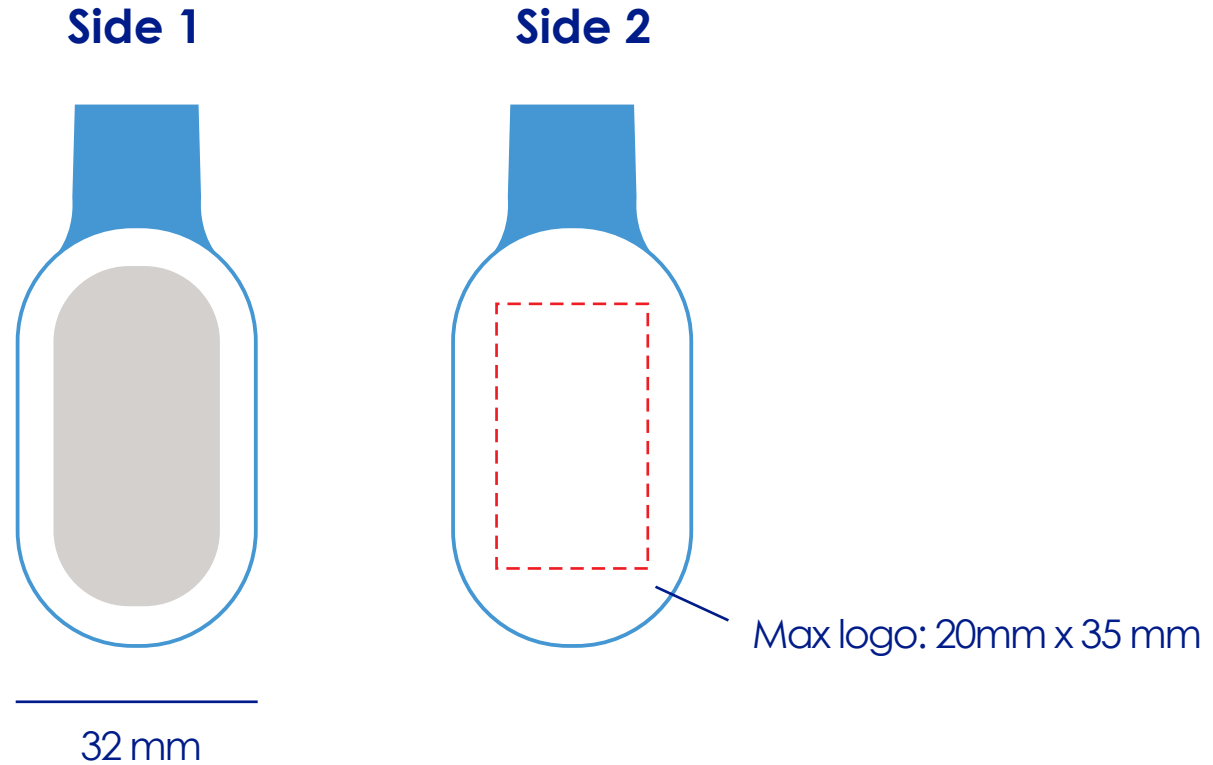

Approval Proof

Colours

Product Colour

Light Blue

Logo Size

Terms & Conditions

It is the clients responsibility to check the above artwork has been produced correctly by our factory to suit the manufacturing process. Whilst every effort has been made to copy the artwork provided, certain pantones have a tolerance of -10% +10% colour variation. Please note colours can vary from monitor so always check the pantone. Any correction/amendments after Moulds/Screens have been created will result in a new Mould/Screen being required and charged. By signing off acceptance you have agreed to proceed and such no errors or omissions can be accepted or highlighted once the goods have been delivered.

Please note small texts may fill and become illegible

LED Reflective Clip

32 mm x 70 mm

Branding Method: Printed